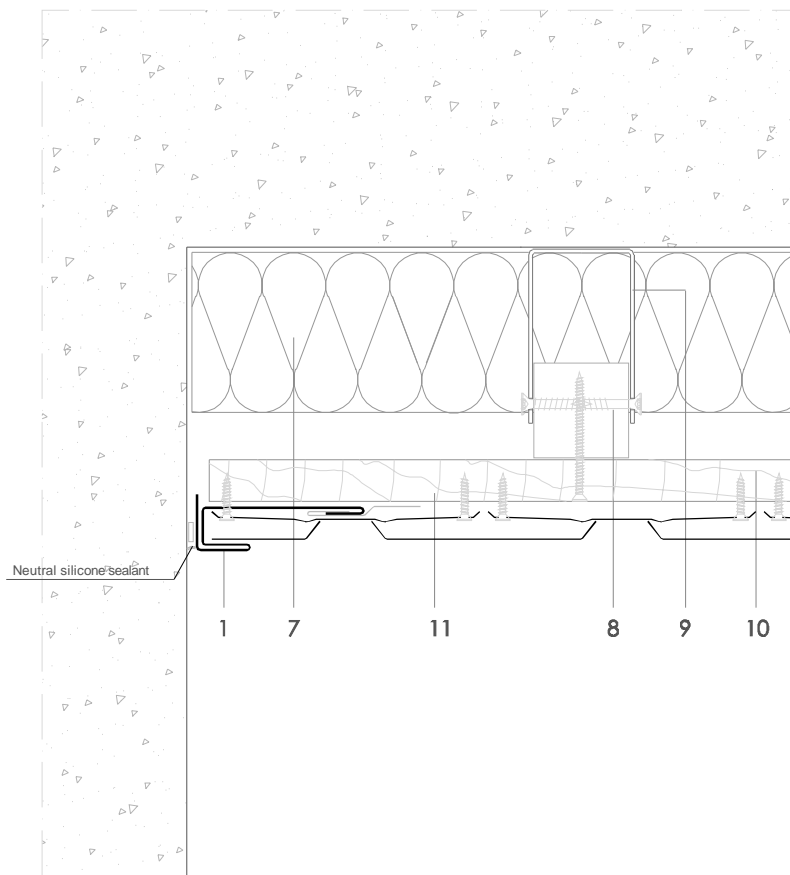

Traditional systems - Pointed Fish Scale Tile

T PF 6.1.01 Receiving strip abutment.

All dimensions are indicative unless specified on the drawing
Sheet thickness may be exaggerated for clarity

Scale 1/4

Notes:

- Corner piece front faces can be sized to match other elements of the façade such as wall capping, window surrounds etc.

1. elZinc® cladding
2. Membrane
3. Structural underlay
4. Folded galvanised steel profiles
5. elZinc® perforated sheet
6. elZinc® retention profile
7. Insulation
8. Wooden batten
9. Wall bracket
10. Substrate
11. elZinc® Pointed Fish Scale Tile

Sistema de Gestión de Calidad Certificado nº 12 100 42 851 TMS

All rights reserved with regard to this document. Non authorised use will be prosecuted

elZinc®
Tel. +34 984 116 332
Fax. +34 985 493 202
www.elzinc.es

Asturiana de Laminados S.A.
Pol. Ind. de Olloniego, Parcela C1
33660 Olloniego Asturias, Spain
elzinc@aslazinc.com