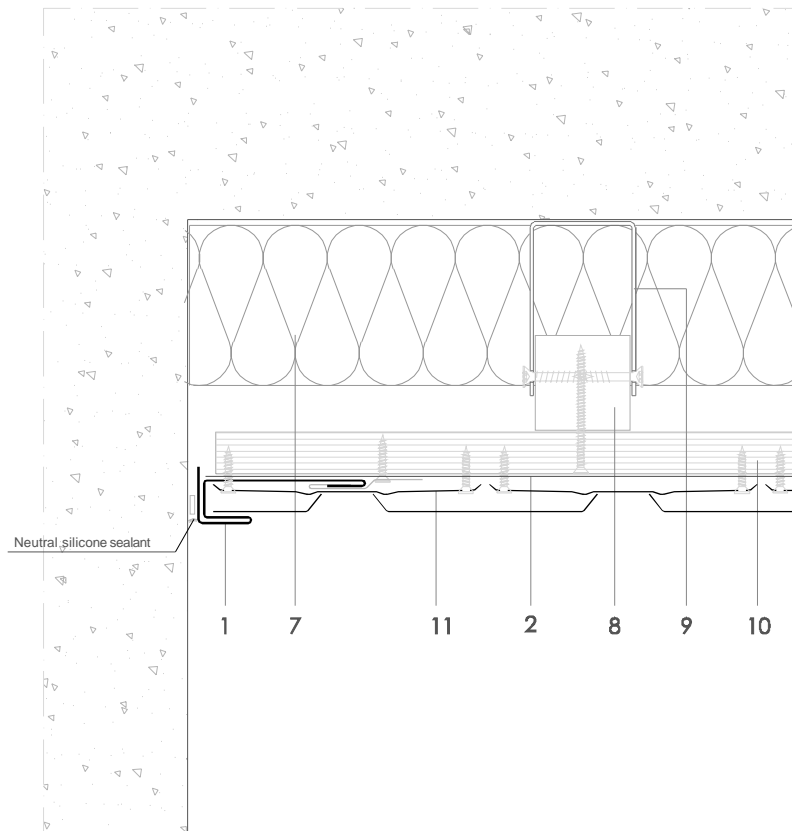

Traditional systems - Pointed Fish Scale Tile

T PF 6.1.01 Receiving strip abutment.

All dimensions are indicative unless specified on the drawing
Sheet thickness may be exaggerated for clarity

Scale 1/4

Notes:

- Corner piece front faces can be sized to match other elements of the façade such as wall capping, window surrounds etc.

1. elZinc® cladding
2. Membrane
3. Structural underlay
4. Folded galvanised steel profiles
5. elZinc® perforated sheet
6. elZinc® retention profile
7. Insulation
8. Wooden batten
9. Wall bracket
10. Substrate
11. elZinc® Pointed Fish Scale Tile

Traditional systems - Poited Fish Scale Tile

T PF 6.1.01 Receiving strip abutment.

Scale 1/4

All dimensions are indicative unless specified on the drawing
Sheet thickness may be exaggerated for clarity

Notes: