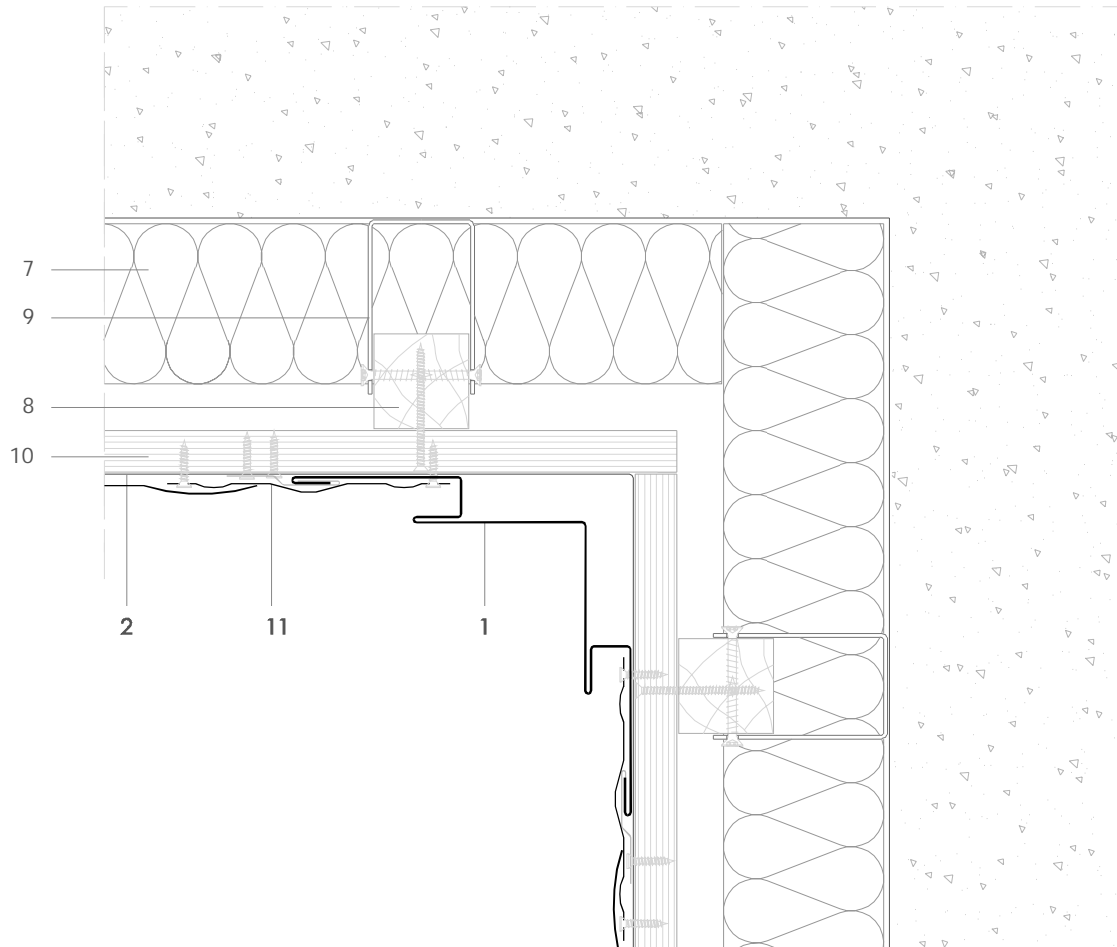

Traditional systems - Rounded Fish Scale Tile

T RF 5.2.01 Capped internal corner.

All dimensions are indicative unless specified on the drawing
Sheet thickness may be exaggerated for clarity

Scale 1/4

Notes:

- Corner piece front faces can be sized to match other elements of the façade such as wall capping, window surrounds etc.

1. elZinc® cladding
2. Membrane
3. Structural underlay
4. Folded galvanised steel profiles
5. elZinc® perforated sheet
6. elZinc® retention profile
7. Insulation
8. Wooden batten
9. Wall bracket
10. Substrate
11. elZinc® Rounded Fish Scale Tile