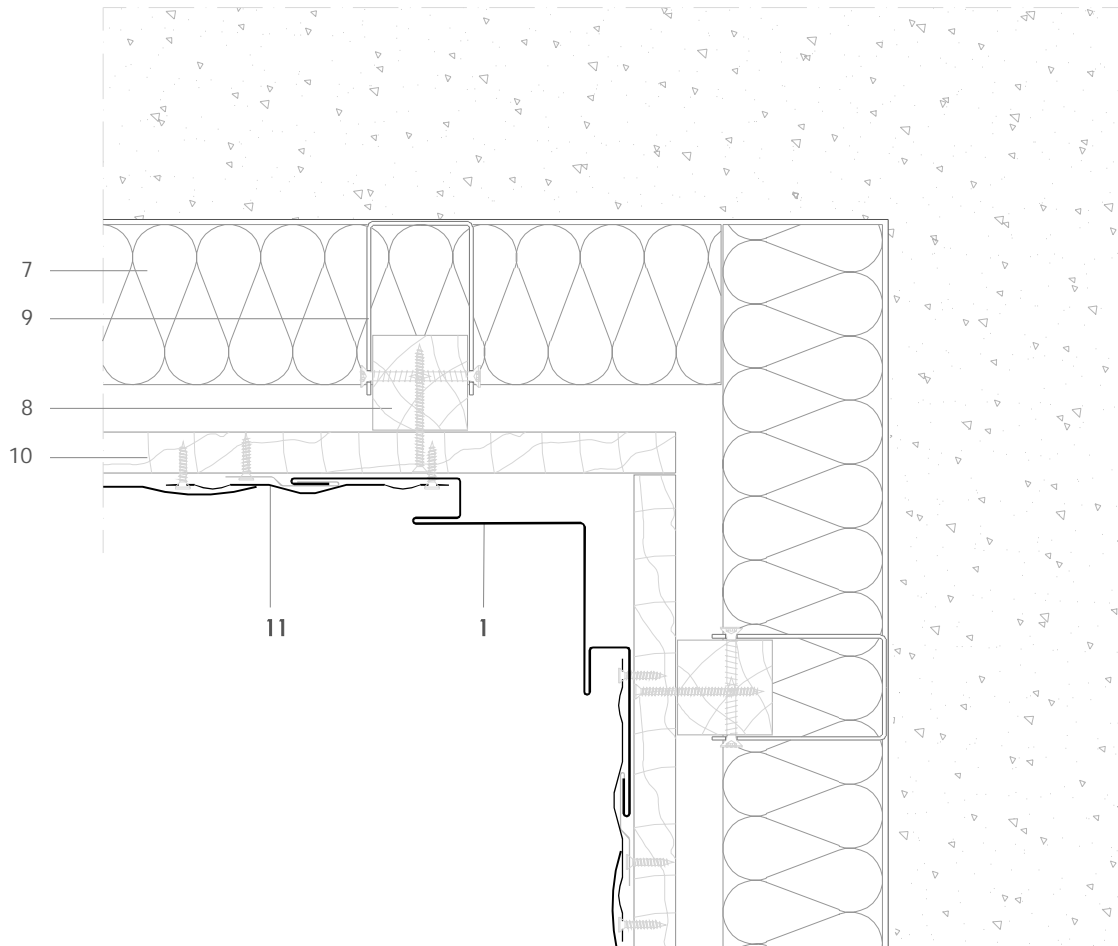

Traditional systems - Rounded Fish Scale Tile

T RF 5.2.01 Capped internal corner.

All dimensions are indicative unless specified on the drawing
Sheet thickness may be exaggerated for clarity

Scale 1/4

Notes:

- Corner piece front faces can be sized to match other elements of the façade such as wall capping, window surrounds etc.

1. elZinc® cladding
2. Membrane
3. Structural underlay
4. Folded galvanised steel profiles
5. elZinc® perforated sheet
6. elZinc® retention profile
7. Insulation
8. Wooden batten
9. Wall bracket
10. Substrate
11. elZinc® Rounded Fish Scale Tile

Sistema de Gestión de Calidad Certificado nº 12 100 42 851 TMS

All rights reserved with regard to this document. Non authorised use will be prosecuted

elZinc®
Tel. +34 984 116 332
Fax. +34 985 493 202
www.elzinc.es

Asturiana de Laminados S.A.
Pol. Ind. de Olloniego, Parcela C1
33660 Olloniego Asturias, Spain
elzinc@aslazinc.com